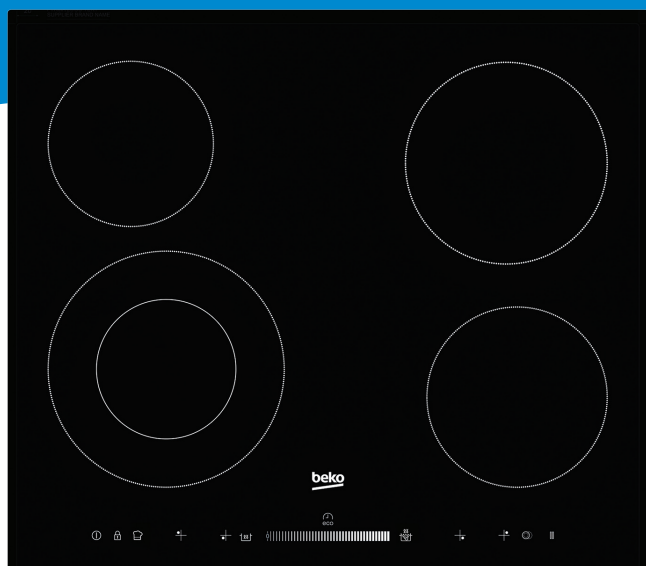

HIC64502T1

60 cm Vitroceramic 4 Zone Cooktop

Slide & Touch Control

Stop & Go Function

Booster Function

Direct Access Control

Key Lock

Main Features

Cooking Zone:	4 x Vitroceramic
Control Type:	Slide & Touch Control Control
Construction Type:	Frameless Glass
Cooking Levels:	19 per zone
Total Electric Power:	6.7 kW
Fuse:	min. 25 A

Control Features

On-Off Indicator Light:	Yes
Booster Function:	Yes
Stop & Go Function:	Yes
Direct Access Control:	Yes
Timer & Buzzer:	Yes
Key Lock:	Yes

Safety

Residual Heat Indicator:	Yes
Overheat Safety System:	Yes
Automatic Switch Off:	Yes

Cooking Zones

Rear Left Zone:	1.2 kW (Ø 140 mm)
Rear Right Zone:	1.8 kW (Ø 180 mm)
Front Left Zone:	0.7/2.2 kW (Ø 120/Ø 210 mm)
Front Right Zone:	1.5 kW (Ø 160 mm)

Dimensions & Weights

Unpackaged Height:	55 mm
Unpackaged Width:	580 mm
Unpacked Depth:	510 mm
Unpackaged Weight:	8.5 Kg
Packaged Height:	125 mm
Packaged Width:	655 mm
Packaged Depth:	565 mm
Packaged Weight:	9.5 Kg