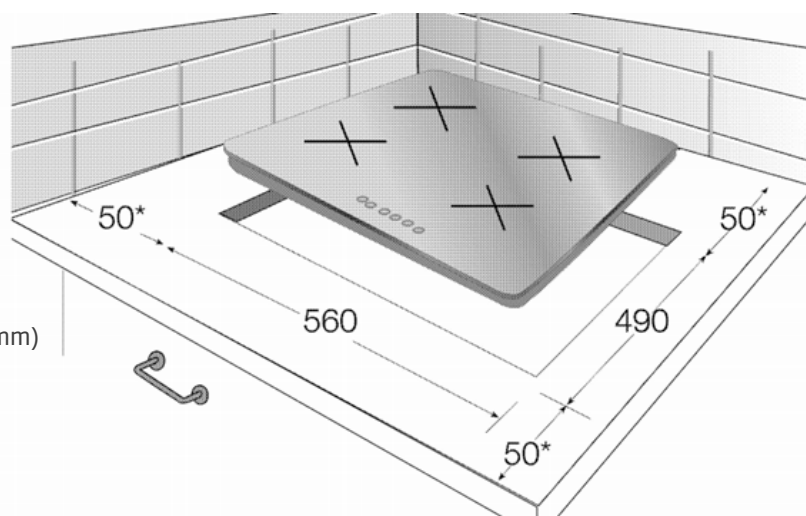

Cooking Zone:	4 x Vitroceramic
Control Type:	Slide & Touch Control Control
Construction Type:	Frameless Glass
Cooking Levels:	19 per zone
Total Electric Power:	6.7 kW
Fuse:	min. 25 A

Control Features

On-Off Indicator Light:	Yes
Booster Function:	Yes
Stop & Go Function:	Yes
Direct Access Control:	Yes
Timer & Buzzer:	Yes
Key Lock:	Yes

Safety

Residual Heat Indicator:	Yes
Overheat Safety System:	Yes
Automatic Switch Off:	Yes

Cooking Zones

Rear Left Zone:	1.2 kW (Ø 140 mm)
Rear Right Zone:	1.8 kW (Ø 180 mm)
Front Left Zone:	0.7/2.2 kW (Ø 120/Ø 210 mm)
Front Right Zone:	1.5 kW (Ø 160 mm)

Dimensions & Weights

Unpackaged Height:	55 mm
Unpackaged Width:	580 mm
Unpacked Depth:	510 mm
Unpackaged Weight:	8.5 Kg
Packaged Height:	125 mm
Packaged Width:	655 mm
Packaged Depth:	565 mm
Packaged Weight:	9.5 Kg

Cutout Dimensions(WxD): 560 x 490 mm

EAN Code: 8690842150470

Beko Product Guarantee: 2 Years + 3 Years by Registration

beko

Official partner of
the
everyday