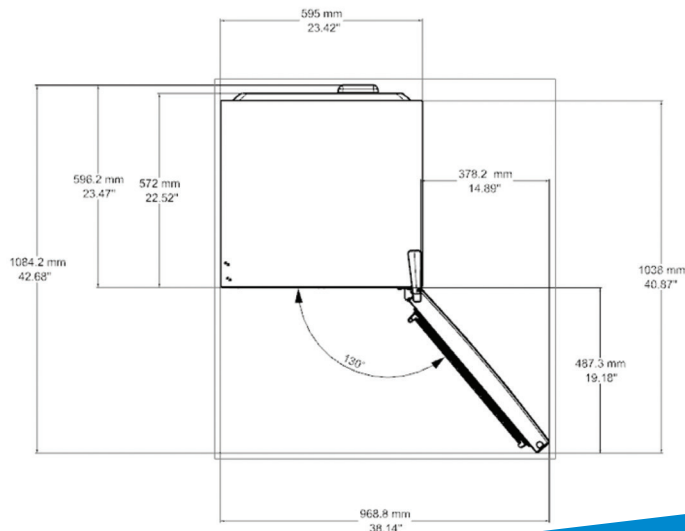

OPEN DOOR 130 degree