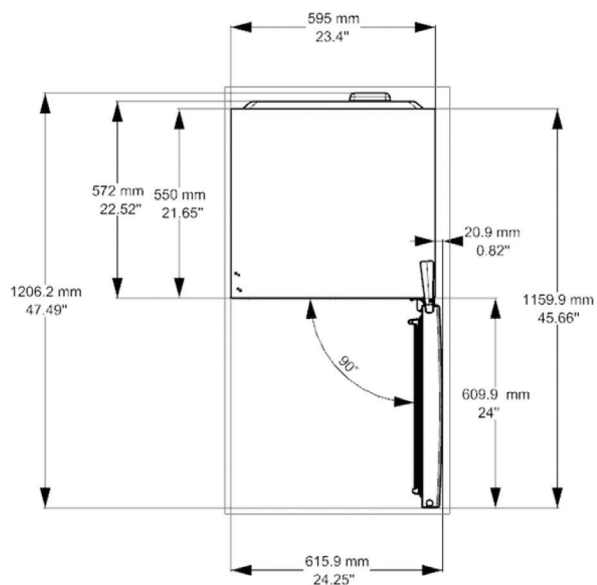

BBM335W

335 L White Bottom Mount Fridge/Freezer

beko

Official partner of
the
everyday