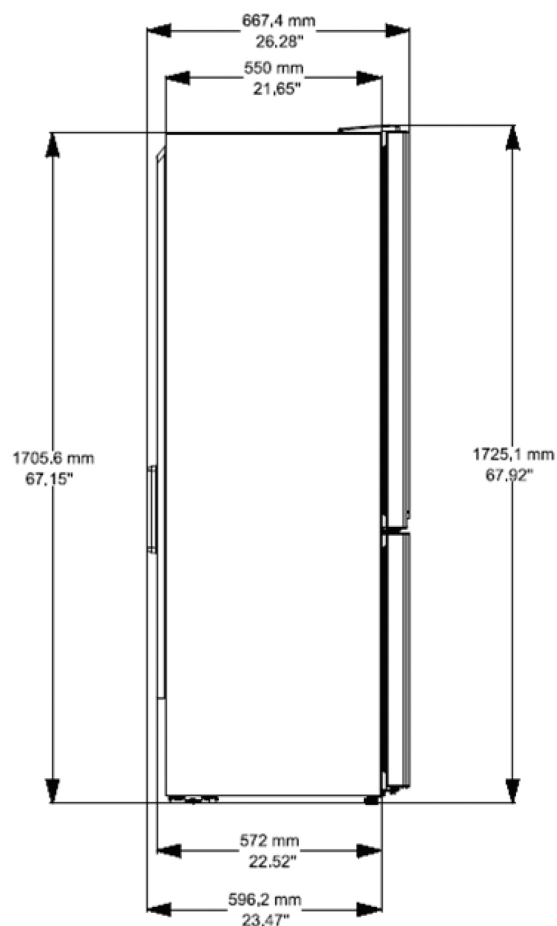

BBM335W

335 L White Bottom Mount Fridge/Freezer

OPEN DOOR 130 degree

beko

Official partner of
the
everyday