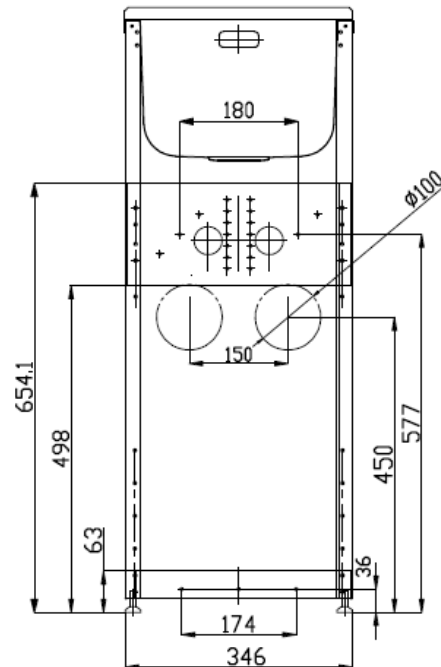

Description

ROBINHOOD SLIM SUPERTUB SERIES 3 S/S GOOSENECK TAP
STSLIMTAP3 (White) / STSLIMTAP3B (Black)

Dimensions

Dated 29/01/2021

Specifications

Tapware

Tapware type	#304 Stainless Steel Gooseneck Tap
WELS rating	5 Stars, 5.5L per minute
Max & Min pressure	Maximum pressure 72.5 PSI (500 kPa); Minimum pressure 22 PSI (150 kPa)
Temperature range	Recommended temperature range 5° to 65°C; Maximum temperature 80°C

Sink

Bowl type	0.8mm polished #304 Stainless Steel
Bowl capacity	24L gross capacity measured to the top; 17L capacity to overflow
Waste type	Modern basket waste
Overflow	Yes, modern overflow design

Cabinet

Handle type	1x Square brushed pole handle
Door opening	Reversible, can be either left or right hand opening
Internal shelf and floor	Yes
Maximum height of items can be stored	Top: 210mm; Bottom: 410mm
Adjustable levelling feet	Yes
Side apertures for hoses	Yes, on both sides
3 Way ball valves isolators	Yes, included
Washing machine waste pipe	Separate
Cabinet color/finish	Satin white or frosted black /powder coated
Cabinet material	0.6mm galvanized steel

Dimensions & Weights

Product dimensions (mm)	W350*D565*H(900-920)
Carton dimensions (mm)	W368*D585*H965
Gross/Net weight (Kg)	17/14

Warranty

Tapware & Cabinet	2 years on parts & labour from the date of purchase
Sink	5 years on parts & labour from the date of purchase