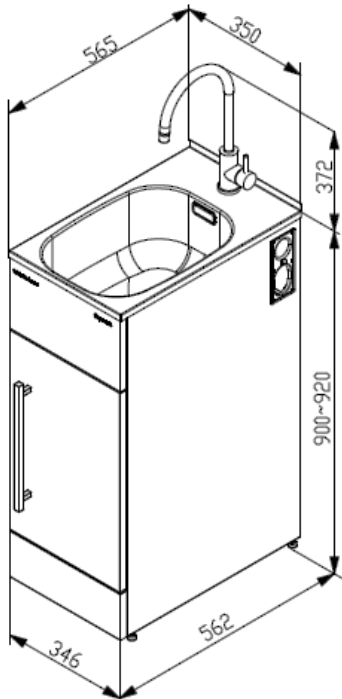

Description

ROBINHOOD SLIM SUPERTUB SERIES 3 S/S GOOSENECK TAP
STSLIMTAP3 (White) / STSLIMTAP3B (Black)

Dimensions

Dated 29/01/2021

Specifications

Tapware

Tapware type	#304 Stainless Steel Gooseneck Tap
WELS rating	5 Stars, 5.5L per minute
Max & Min pressure	Maximum pressure 72.5 PSI (500 kPa); Minimum pressure 22 PSI (150 kPa)
Temperature range	Recommended temperature range 5° to 65°C; Maximum temperature 80°C

Sink

Bowl type	0.8mm polished #304 Stainless Steel
Bowl capacity	24L gross capacity measured to the top; 17L capacity to overflow
Waste type	Modern basket waste
Overflow	Yes, modern overflow design

Cabinet

Handle type	1x Square brushed pole handle
Door opening	Reversible, can be either left or right hand opening
Internal shelf and floor	Yes
Maximum height of items can be stored	Top: 210mm; Bottom: 410mm
Adjustable levelling feet	Yes
Side apertures for hoses	Yes, on both sides
3 Way ball valves isolators	Yes, included
Washing machine waste pipe	Separate
Cabinet color/finish	Satin white or frosted black /powder coated
Cabinet material	0.6mm galvanized steel

Dimensions & Weights

Product dimensions (mm)	W350*D565*H(900-920)
Carton dimensions (mm)	W368*D585*H965
Gross/Net weight (Kg)	17/14

Warranty

Tapware & Cabinet	2 years on parts & labour from the date of purchase
Sink	5 years on parts & labour from the date of purchase