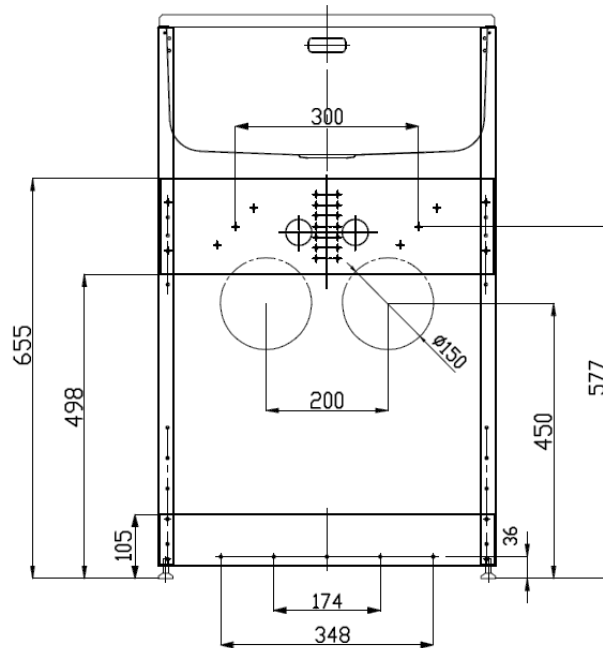

## Dimensions

Dated 092/01/2021

### Sink

Bowl type	0.8mm polished #304 Stainless Steel
Bowl capacity	38L gross capacity measured to the top; 30L capacity to overflow
Waste type	Modern basket waste
Overflow	Yes, modern overflow design

### Cabinet

Handle type	1x Square brushed pole handle
Door opening	Reversible, can be either left or right hand opening
Internal shelf and floor	Yes
Maximum height of items can be stored	Top: 210mm; Bottom: 410mm
Adjustable levelling feet	Yes
Side apertures for hoses	Yes, on both sides
Washing machine taps	Console control
3 Way ball valves isolators	Yes, included
Washing machine waste pipe	Separate
Cabinet color/finish	Satin white/powder coated
Cabinet material	0.6mm galvanized steel

### Dimensions & Weights

Product dimensions (mm)	W558*D565*H(900-920)
Carton dimensions (mm)	W575*D585*H965
Gross/Net weight (Kg)	21/18