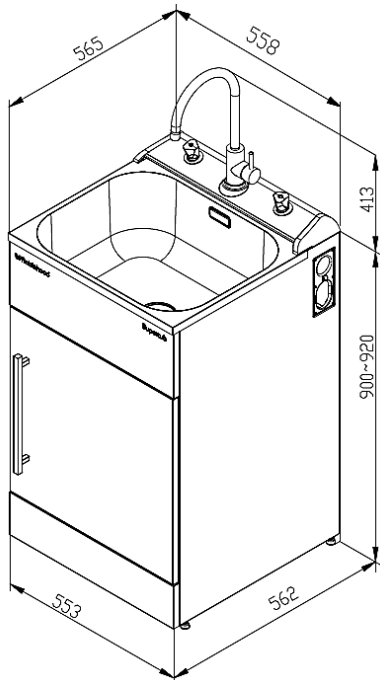

Dated 092/01/2021

Specifications

Tapware

Tapware type	#304 Stainless Steel Gooseneck Tap
WELS rating	5 Stars, 5.5L per minute
Max & Min pressure	Maximum pressure 72.5 PSI (500 kPa); Minimum pressure 22 PSI (150 kPa)
Temperature range	Recommended temperature range 5° to 65°C; Maximum temperature 80°C

Sink

Bowl type	0.8mm polished #304 Stainless Steel
Bowl capacity	38L gross capacity measured to the top; 30L capacity to overflow
Waste type	Modern basket waste
Overflow	Yes, modern overflow design

Cabinet

Handle type	1x Square brushed pole handle
Door opening	Reversible, can be either left or right hand opening
Internal shelf and floor	Yes
Maximum height of items can be stored	Top: 210mm; Bottom: 410mm
Adjustable levelling feet	Yes
Side apertures for hoses	Yes, on both sides
Washing machine taps	Console control
3 Way ball valves isolators	Yes, included
Washing machine waste pipe	Separate
Cabinet color/finish	Satin white/powder coated
Cabinet material	0.6mm galvanized steel

Dimensions & Weights

Product dimensions (mm)	W558*D565*H(900-920)
Carton dimensions (mm)	W575*D585*H965
Gross/Net weight (Kg)	21/18

Warranty

Tapware & Cabinet	2 years on parts & labour from the date of purchase
Sink	5 years on parts & labour from the date of purchase